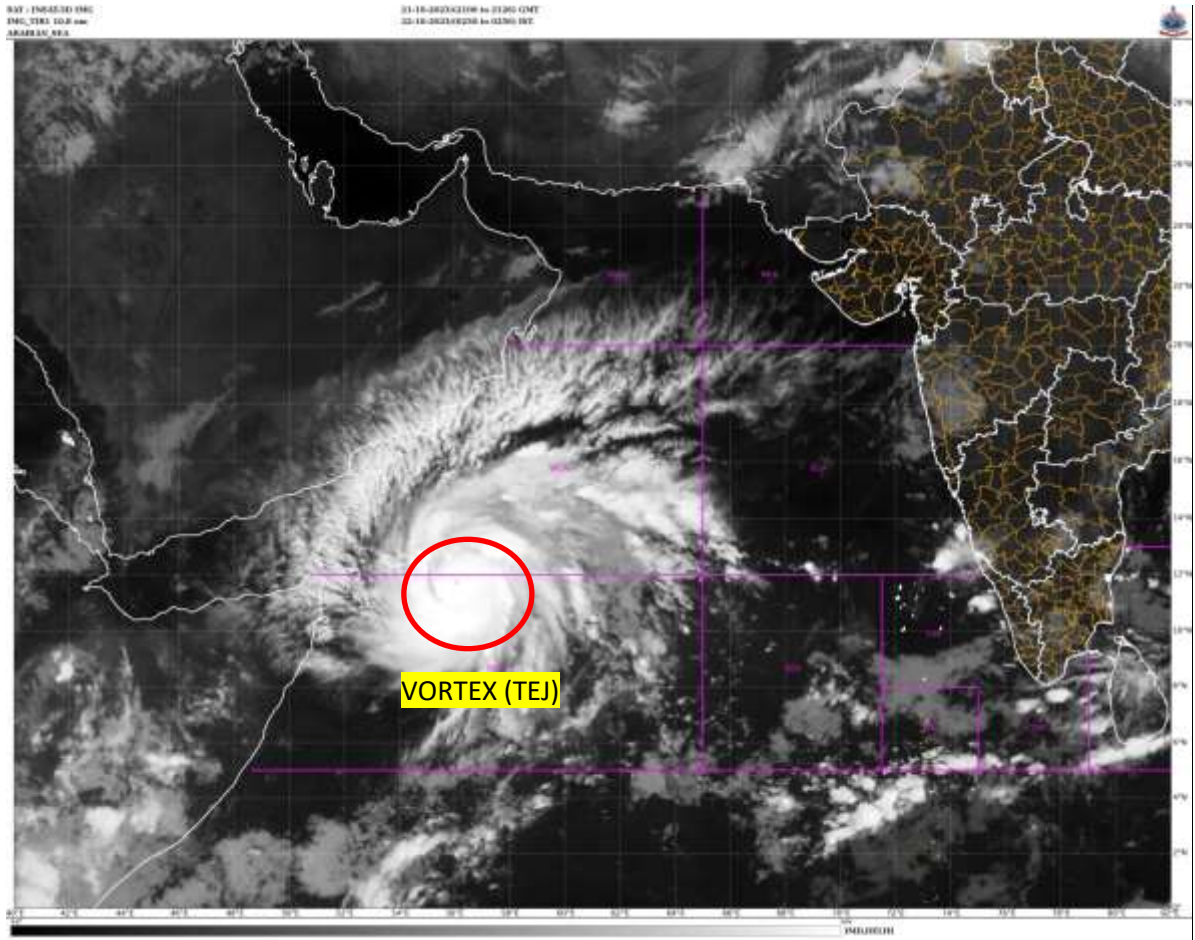

SATELLITE FIX BULLETIN

21.10.2023 TIME 2100 UTC

TCIN50 DEMS 212100

A. VORTEX (TEJ)

B. 21/2100Z

C. 11.7N

D. 56.0E

E. T4.5/4.5

F. INSAT-3D / 3DR

F. IR

G. REMARKS:

**THE SYSTEM HAS MOVED WEST-NORTHWESTWARDS DURING LAST
03 HRS (.) EYE IS CLEARLY SEEN IN IR IMAGERY WITH EYE TEMP -40.6 DEG
CELCIUS (.)**

H. ADDITIONAL POSITION: NIL

TOO 22/0440 EF=